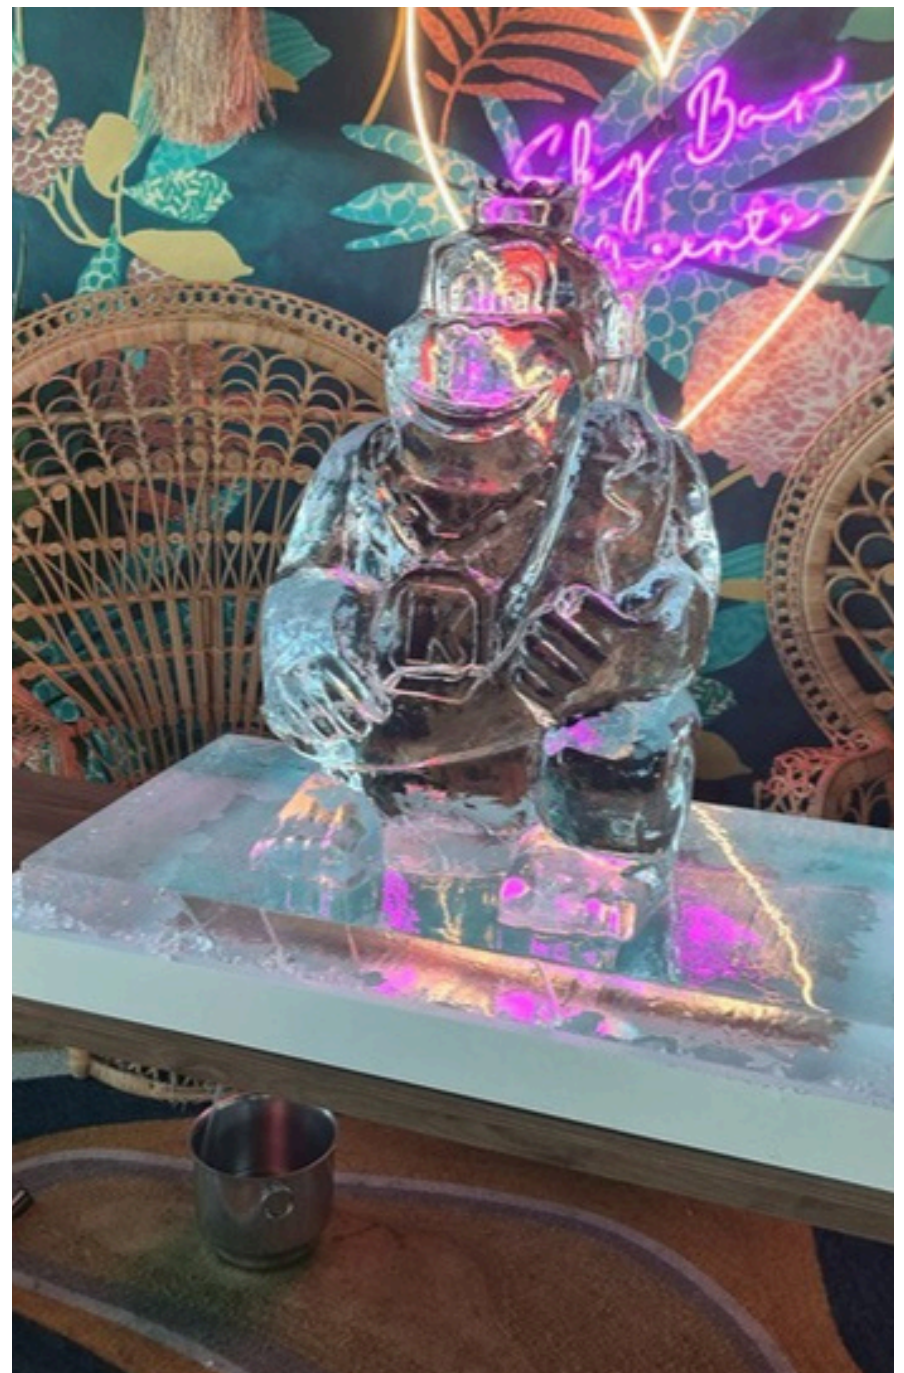

ICEOLOGY

EXAMPLES OF OUR WORK

ICE BLOCK WITH LOGO

IF YOU WANT TO PRESENT YOUR BRAND
OR COMPANY IN AN ORIGINAL WAY,
FREEZING YOUR LOGO IS THE PERFECT
OPTION.

ICEOLOGY

EXAMPLES OF OUR WORK

MONKEY WITH BANANA DRINK DISPENSER

INTERACTIVE ICE SCULPTURE FEATURING A MONKEY HOLDING A BANANA. INSIDE THE BANANA IS A HIDDEN TUBE THAT ALLOWS DRINKS TO BE Poured AND SERVED DIRECTLY THROUGH THE SCULPTURE.

ICEOLOGY

EXAMPLES OF OUR WORK

BRANDED UNICORN SCULPTURE

ELEGANT UNICORN ICE SCULPTURE WITH
PARTNER LOGOS FROZEN INTO THE
LOWER SECTION. PERFECT FOR PREMIUM
BRAND ACTIVATIONS AND EVENING EVENTS
WITH COLORED LIGHTING.

ICEOLOGY

EXAMPLES OF OUR WORK

ICE CHRISTMAS TREE WITH FROZEN-IN LED GARLANDS THAT GLOW FROM WITHIN, CREATING A STRIKING CENTERPIECE FOR NEW YEAR CELEBRATIONS.

ICEOLOGY

WE CAN MAKE ANY OF YOUR FANTASIES
COME TRUE IN ICE.

ICEOLOGY

**PRICES FOR SCULPTURES ARE
NEGOTIATED SEPARATELY.
ORDERS MUST BE PLACED AT
LEAST 10 DAYS IN ADVANCE.
ALONG WITH THE
SCULPTURE, WE PROVIDE A
STAND WITH A WATER DRAIN
AND ADJUSTABLE LIGHTING.**