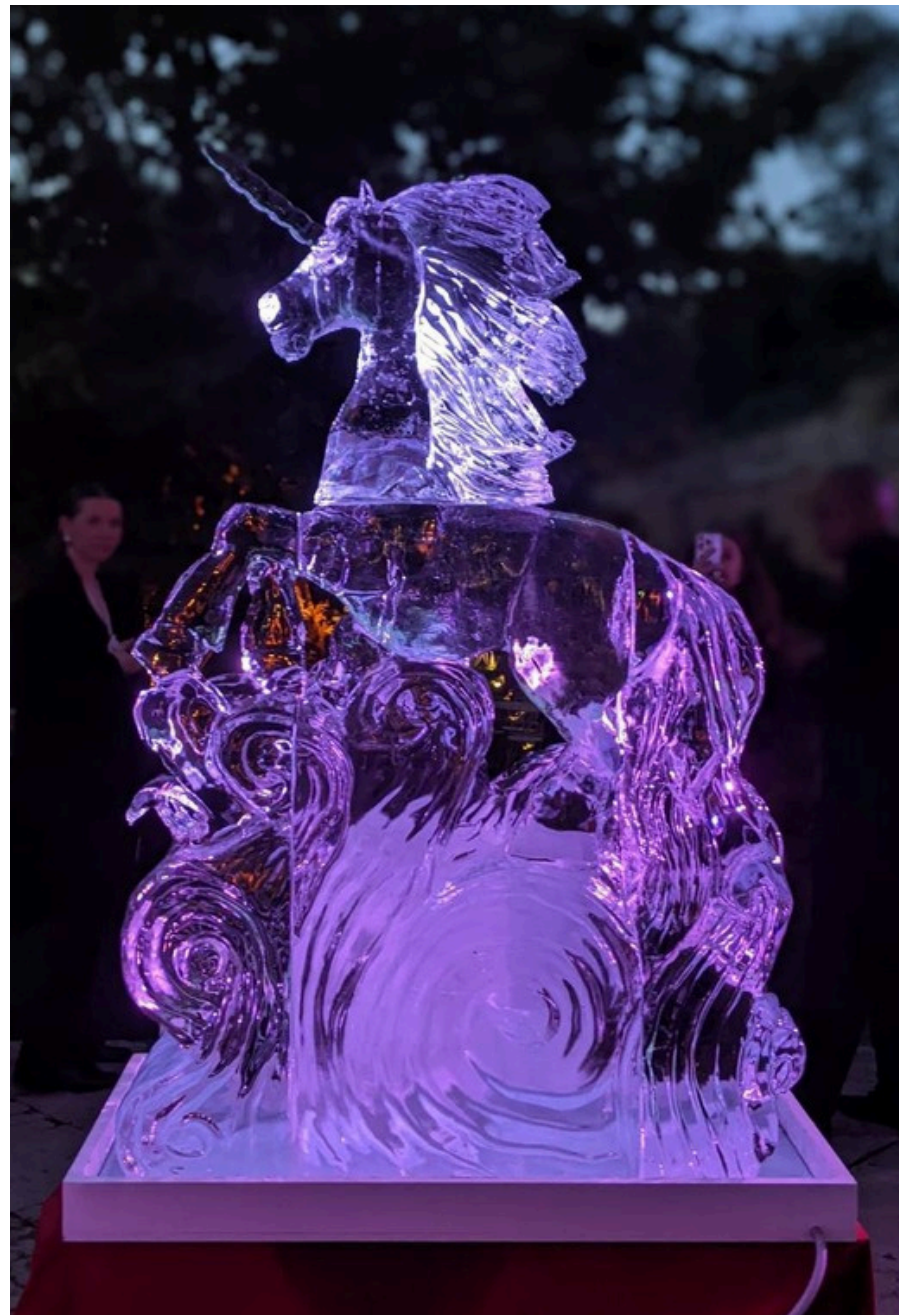

ICEOLOGY

EXAMPLES OF OUR WORK

ICE BLOCK WITH LOGO

IF YOU WANT TO PRESENT YOUR BRAND
OR COMPANY IN AN ORIGINAL WAY,
FREEZING YOUR LOGO IS THE PERFECT
OPTION.

ICEOLOGY

EXAMPLES OF OUR WORK

MONKEY WITH BANANA DRINK DISPENSER

INTERACTIVE ICE SCULPTURE FEATURING A MONKEY HOLDING A BANANA. INSIDE THE BANANA IS A HIDDEN TUBE THAT ALLOWS DRINKS TO BE Poured AND SERVED DIRECTLY THROUGH THE SCULPTURE.

ICEOLOGY

EXAMPLES OF OUR WORK

BRANDED UNICORN SCULPTURE

ELEGANT UNICORN ICE SCULPTURE WITH
PARTNER LOGOS FROZEN INTO THE
LOWER SECTION. PERFECT FOR PREMIUM
BRAND ACTIVATIONS AND EVENING EVENTS
WITH COLORED LIGHTING.

ICEOLOGY

EXAMPLES OF OUR WORK

ICE CHRISTMAS TREE WITH FROZEN-IN LED GARLANDS THAT GLOW FROM WITHIN, CREATING A STRIKING CENTERPIECE FOR NEW YEAR CELEBRATIONS.

ICEOLOGY

WE CAN MAKE ANY OF YOUR FANTASIES
COME TRUE IN ICE.

ICEOLOGY

**PRICES FOR SCULPTURES ARE
NEGOTIATED SEPARATELY.
ORDERS MUST BE PLACED AT
LEAST 10 DAYS IN ADVANCE.
ALONG WITH THE
SCULPTURE, WE PROVIDE A
STAND WITH A WATER DRAIN
AND ADJUSTABLE LIGHTING.**