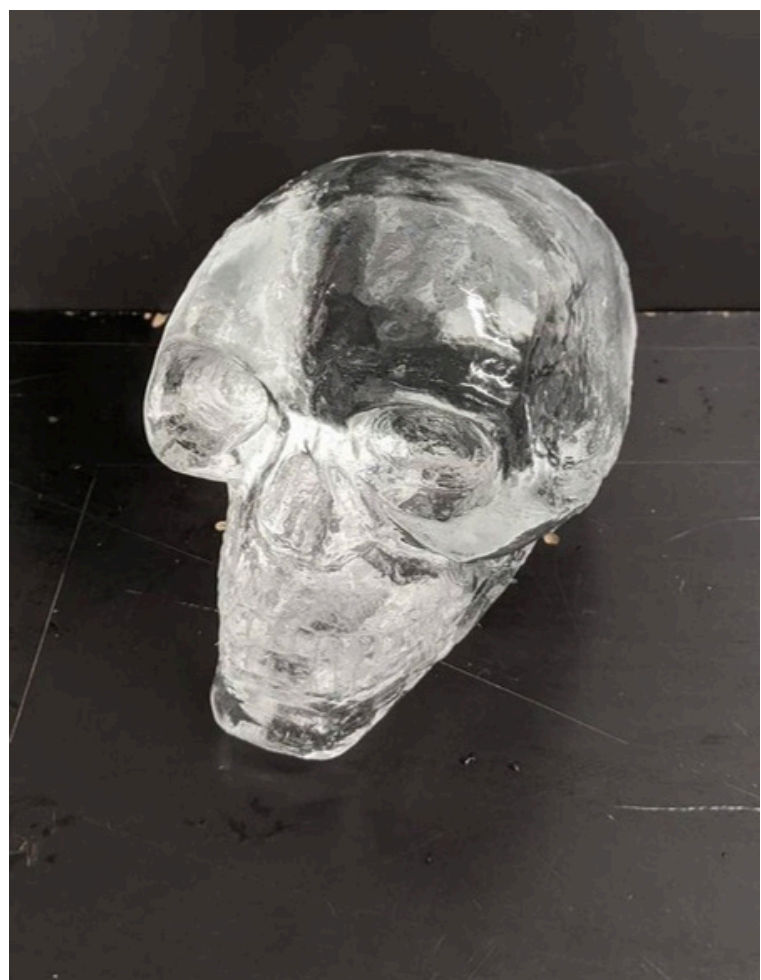

INTERACTIVE ICE SCULPTURE FEATURING A MONKEY HOLDING A BANANA. INSIDE THE BANANA IS A HIDDEN TUBE THAT ALLOWS DRINKS TO BE Poured AND SERVED DIRECTLY THROUGH THE SCULPTURE.

ICEOLOGY

EXAMPLES OF OUR WORK

BRANDED UNICORN SCULPTURE

ELEGANT UNICORN ICE SCULPTURE WITH
PARTNER LOGOS FROZEN INTO THE
LOWER SECTION. PERFECT FOR PREMIUM
BRAND ACTIVATIONS AND EVENING EVENTS
WITH COLORED LIGHTING.

ICEOLOGY

EXAMPLES OF OUR WORK

SEAFOOD ICE SERVING CAKES

ICE SCULPTURE DESIGNED AS A SERVING
STAND FOR SEAFOOD PRESENTATION.
COMBINES FUNCTIONALITY WITH A
REFINED VISUAL CENTERPIECE.

ICEOLOGY

EXAMPLES OF OUR WORK

NEW YEAR ICE CHRISTMAS TREE

ICE CHRISTMAS TREE WITH FROZEN-IN LED GARLANDS THAT GLOW FROM WITHIN, CREATING A STRIKING CENTERPIECE FOR NEW YEAR CELEBRATIONS.

ICEOLOGY

WE CAN MAKE ANY OF YOUR FANTASIES
COME TRUE IN ICE.

ICEOLOGY

**PRICES FOR SCULPTURES ARE
NEGOTIATED SEPARATELY.
ORDERS MUST BE PLACED AT
LEAST 10 DAYS IN ADVANCE.
ALONG WITH THE
SCULPTURE, WE PROVIDE A
STAND WITH A WATER DRAIN
AND ADJUSTABLE LIGHTING.**